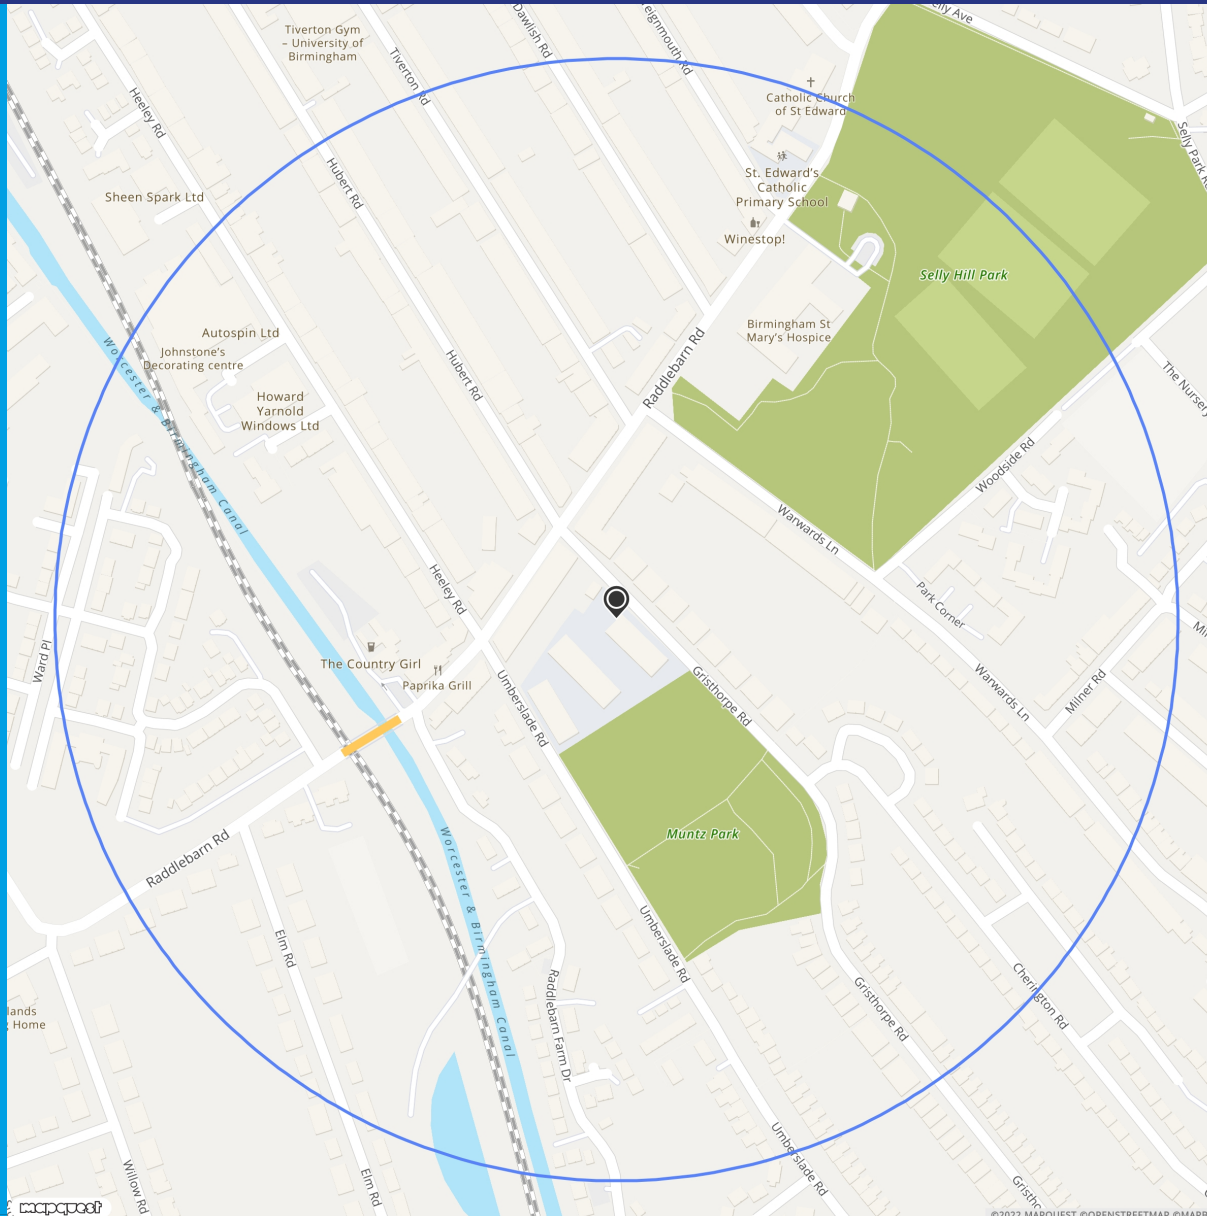

5-MINUTE WALKING BUBBLE

#StaySafeGetActive on your journey to school

Raddlebarn Primary School

Protect our children

If possible, walk, cycle or scoot to school

If you have to drive, park at least 5-minutes away

Supported by the

Department for Transport

For more hints, tips and information please visit www.modeshiftstars.org/staysafegetactive

This 5-minute walking zone represents a distance of 400m measured as a straight line, based upon an average walking speed of 3-miles per hour